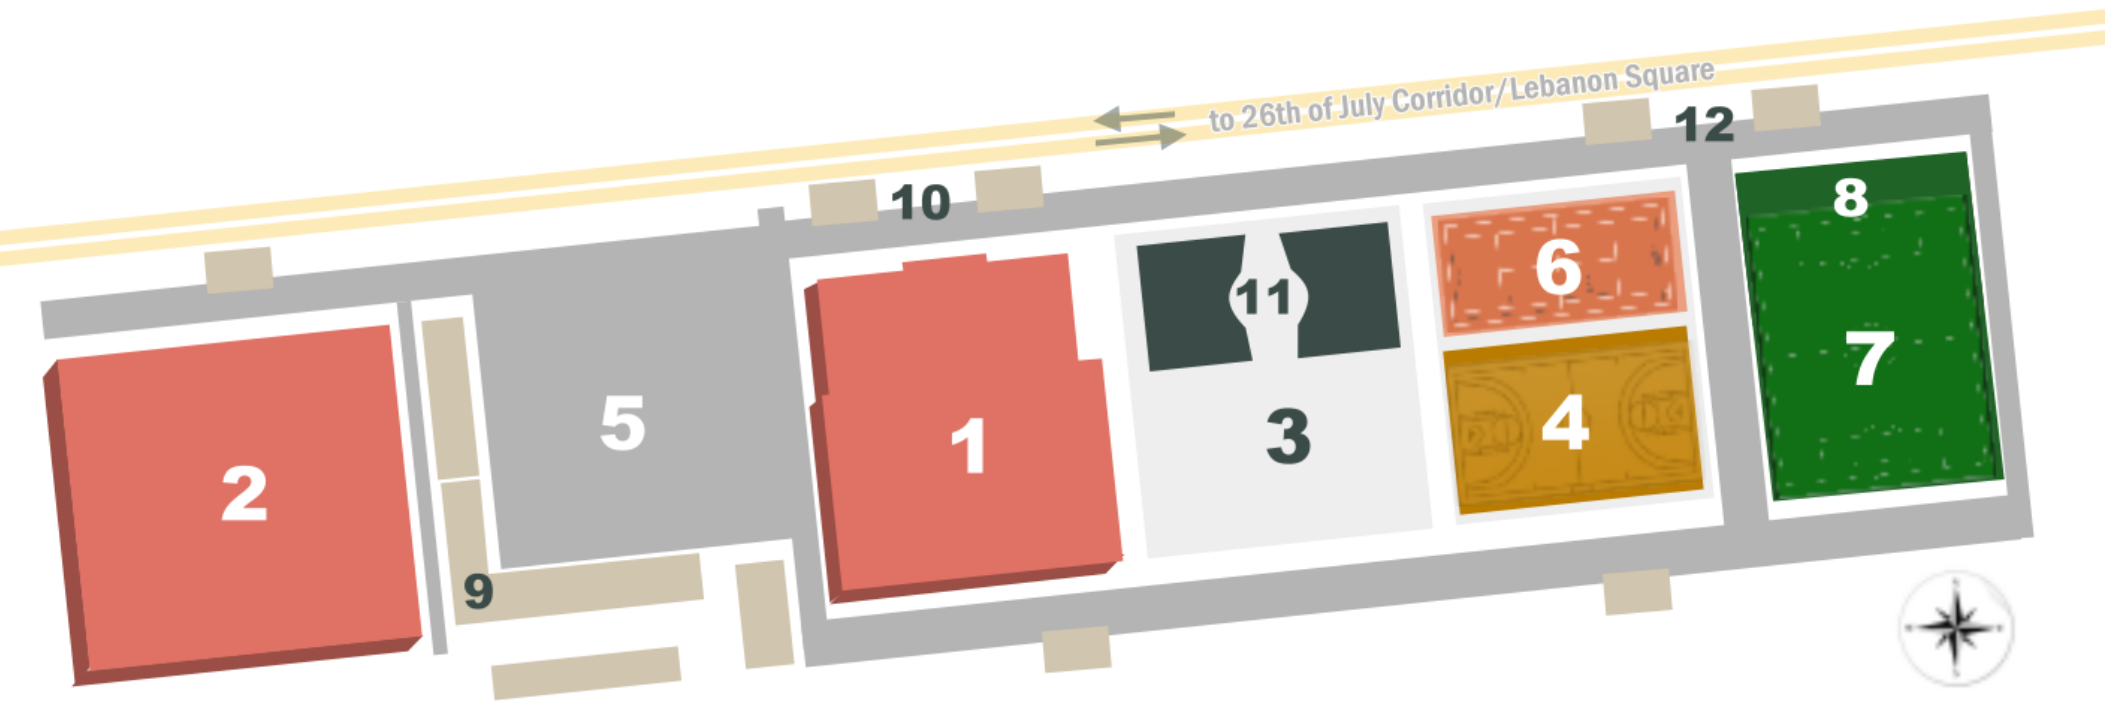

Aham
Canadian
University

CAMPUS MAP

- 1. Main Building
- 2. Pharmacy Building
- 3. Students Gathering ground
- 4. Basketball court

- 5. Parking slots
- 6. Tennis court
- 7. Football playground
- 8. Open playground

- 9. Mechanic/Bus Shuttles
- 10. Main Entrance
- 11. Gardens
- 12. Cars Entrance